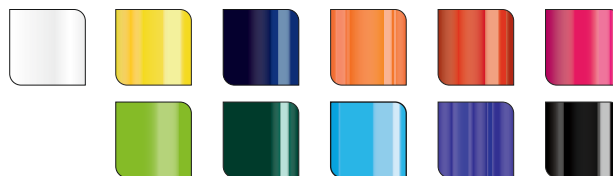

Lecce Pen

Client		
Ball-Pen	ELLE 182	
Colour of overprint	Barrel	
	Clip	

Details colors:

Photofilm