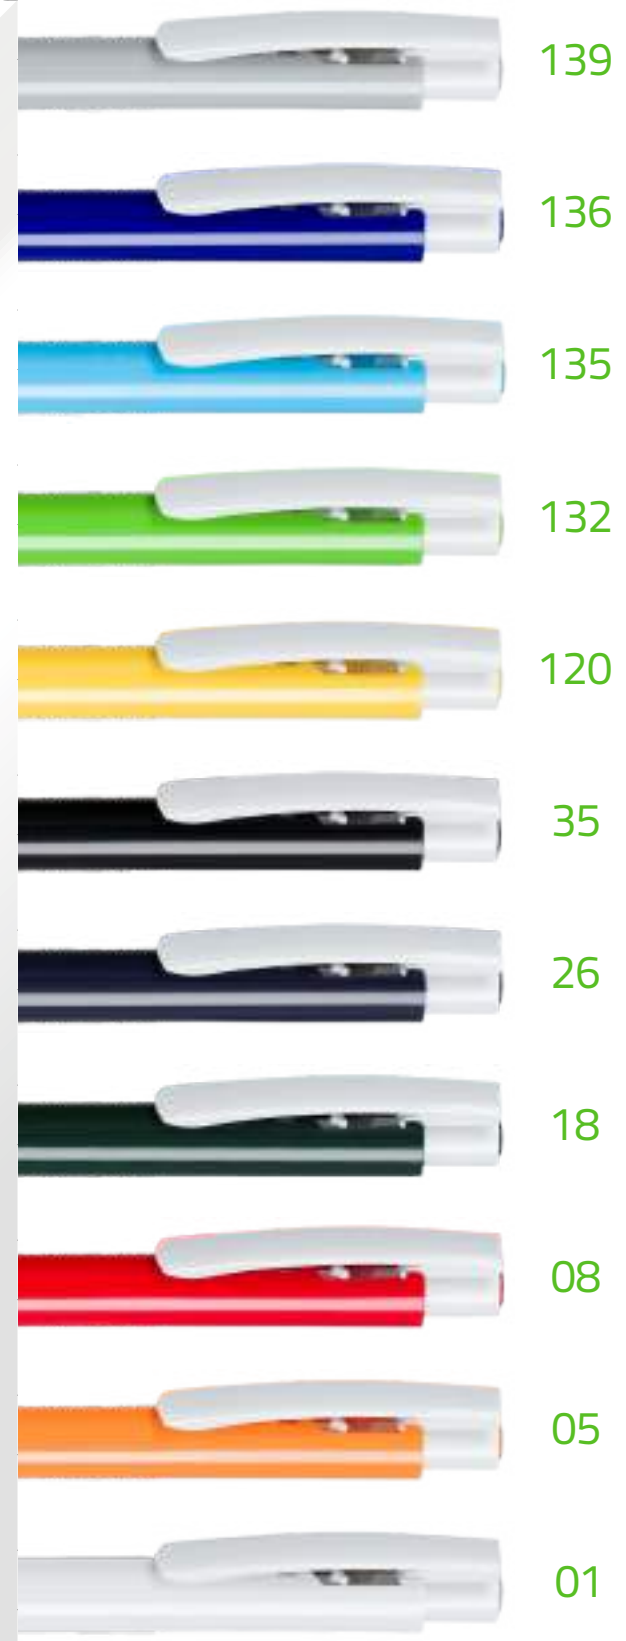

ELLE

Data

Code: **182..**

Name: **Elle**

Specification

Description	Elle plastic pen, colored barrel, white accessories, blue refill.
Collection	Standard
Material	Plastic
Mechanism	Push
Refill	X-10 Duo
Ink color	Blue Black (on demand)
Dimensions (mm)	143 x 9
Accessories	White
Net weight (g)	7.13
Packaging (pcs.)	100 / 1000
Package dimensions (cm)	58 x 31 x 13
Package weight (kg)	8.75
Finishes	Solid, shiny

Services

Barrel	Pad printing	4 x 40 (mm)
--------	--------------	-------------