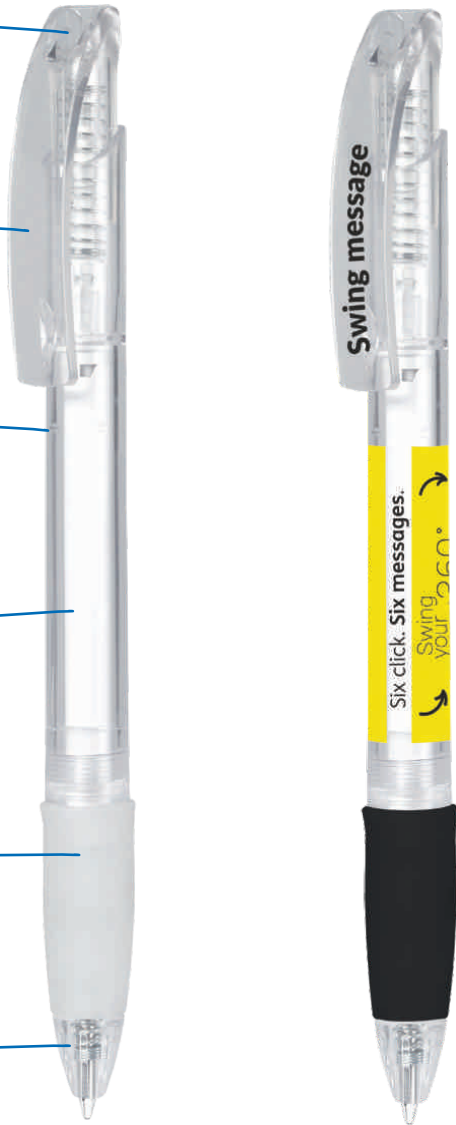

Client		
Ball-Pen	NOVE SWING	
Colour of overprint	Barrel	
	Clip	

CLIP/GRIP colors:

TOP colors:

CLIP colors:

BARREL colors:

INNER TUBE colors:

GRIP colors:

TIP colors:

PAD

DGT

30 x 40 mm
SCREEN

17 x 40 mm
INNER TUBE
SCREEN

Gap between lines: 1,8mm
For Corel jump: 3,16