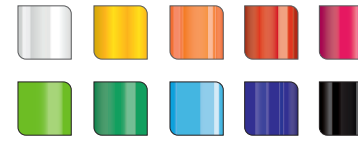

Client		
Ball-Pen	NOVE SWING	
Colour of overprint	Barrel	
	Clip	

CLIP/GRIP colors:

TOP colors:

CLIP colors:

BARREL colors:

INNER TUBE colors:

GRIP colors:

TIP colors:

PAD

DGT

30 x 40 mm
SCREEN

17 x 40 mm
INNER TUBE
SCREEN

Gap between lines: 1,8mm
For Corel jump: 3,16