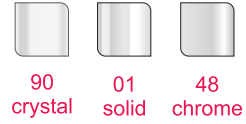

Client		
Ball-Pen	NOVE SWING	
Colour of overprint	Barrel	
	Clip	

CLIP/GRIP colors:

TOP colors:

CLIP colors:

BARREL colors:

INNER TUBE colors:

GRIP colors:

TIP colors:

PAD

DGT

30 x 40 mm
SCREEN

17 x 40 mm
INNER TUBE
SCREEN

Gap between lines: 1,8mm
For Corel jump: 3,16